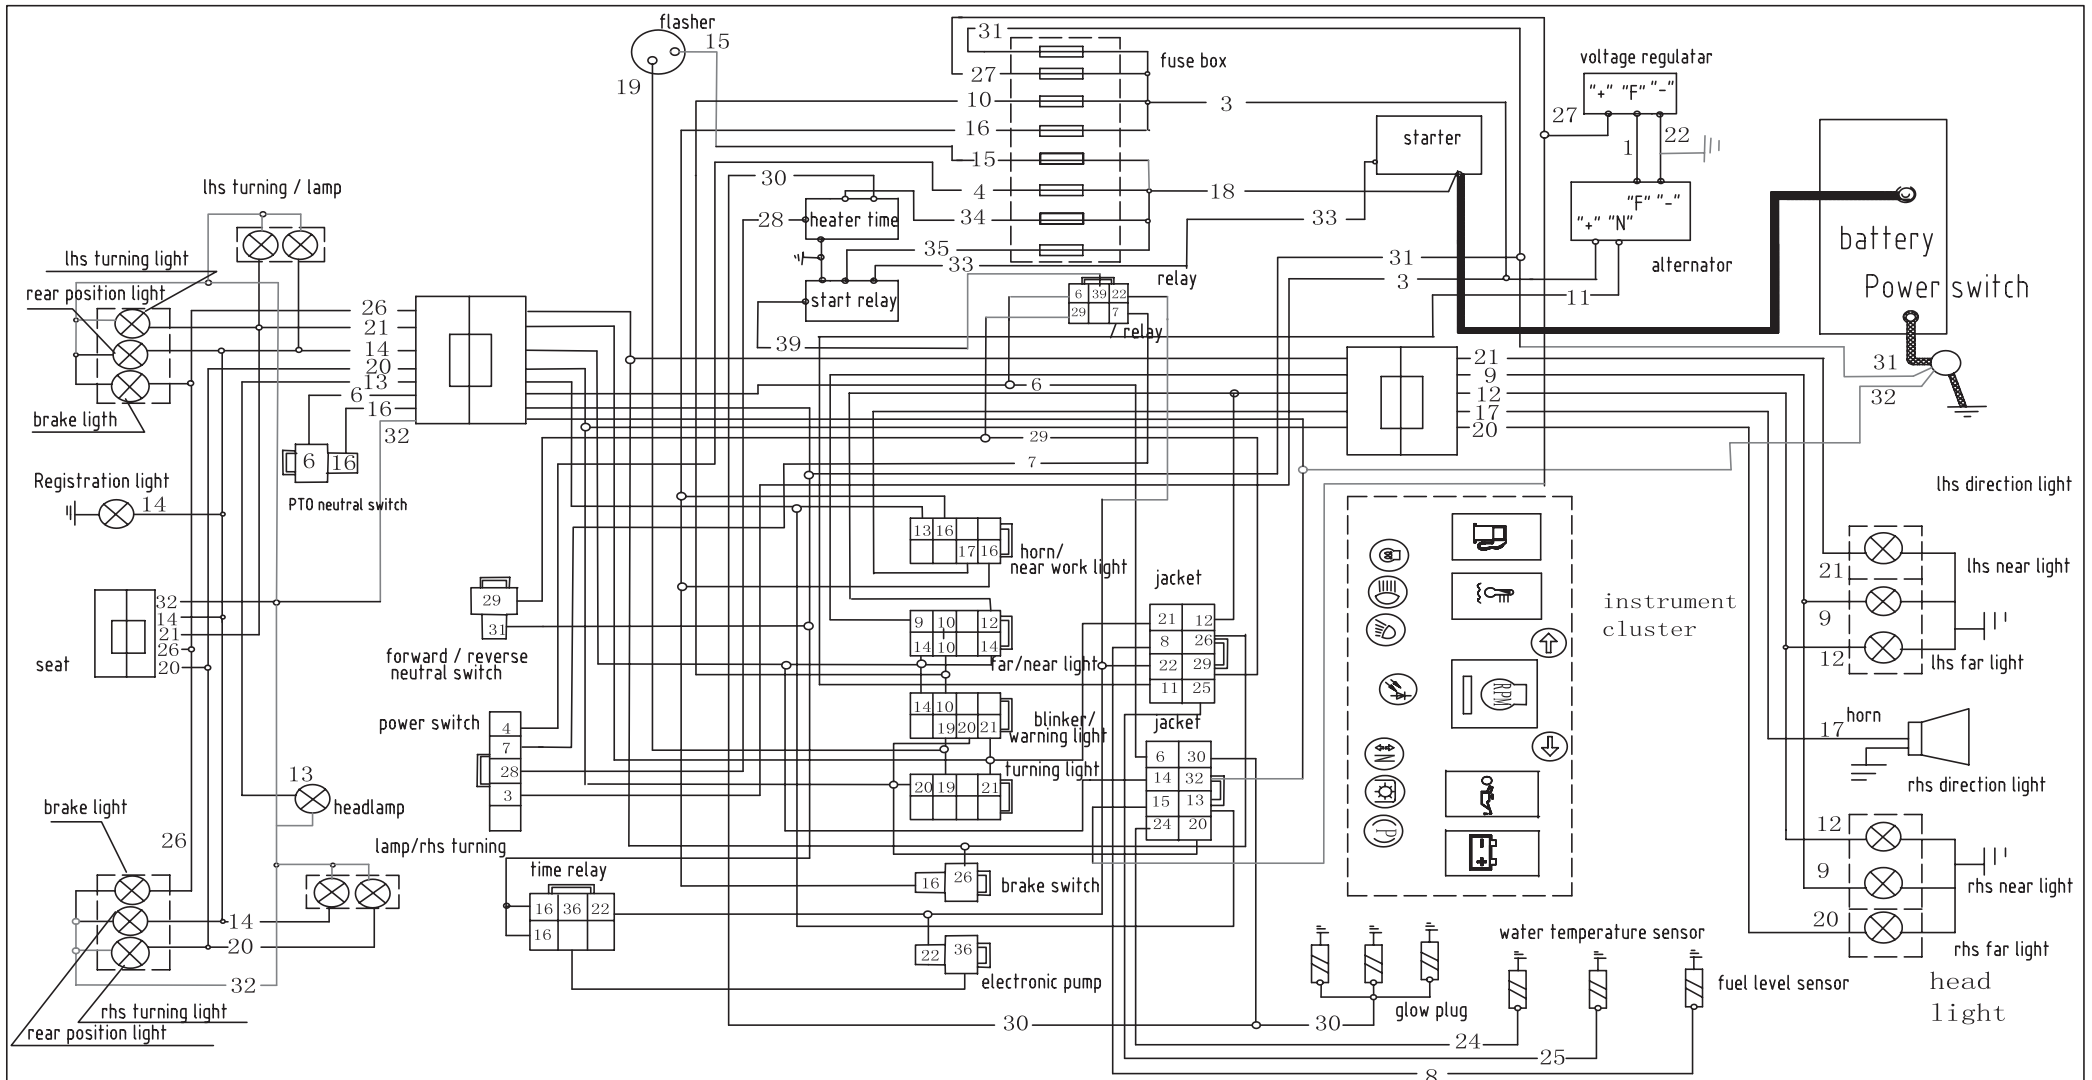

Wiring Diagram 2541 4WD

COLOR CODE	1	2	3	4	6	7	8	9						
DESCRIPTION	BLUE	BLACK	RED	BROWN	PURPLE	WHITE	PURPLE	BROWN						
COLOR CODE	10	11	12	13	14	15	16	17	18	19	20	21	22	24
DESCRIPTION	CRAY	BROWN	RED	YELLOW	WHITE	RED	PURPLE	GRAY	RED	RED-WHITE	GREEN	BLUE	BLACK	BROWN
COLOR CODE	25	26	27	28	29	30	31	32	33	34	35	36	37	39
DESCRIPTION	YELLOW	GRAY	RED-WHITE	BLUE	RED-WHITE	BLUE	RED	BLAC-WHIT	YELLOW	BROWN	WHITE	YELLOW	BROWN	YELLOW